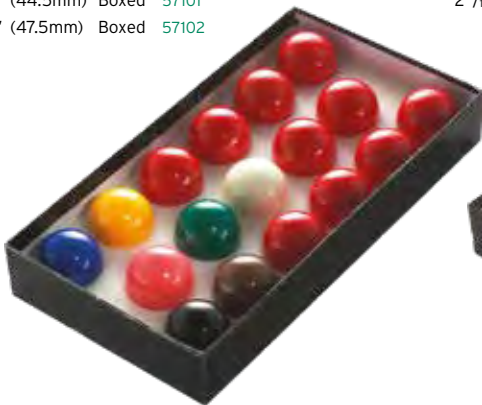

22 BALL SNOOKER SET

2" (51mm)	Boxed	57106
2 1/16" (52.5mm)	Boxed	57110

SINGLE CUE BALL
1 7/8" (47.5mm) 57180
2" (51mm) 57181