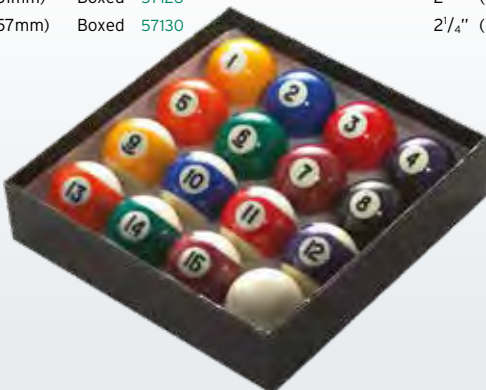

SNOOKER BALLS, POOL BALLS & BRUSHES

PowerGlide Tournament snooker and pool balls are suitable for recreational and general use and available in various sizes for the smallest home table up to full size tables.

17 BALL SNOOKER SET

1 1/2" (37.5mm)	Boxed	57100
1 3/4" (44.5mm)	Boxed	57101
1 7/8" (47.5mm)	Boxed	57102

22 BALL SNOOKER SET

2" (51mm)	Boxed	57106
2 1/16" (52.5mm)	Boxed	57110

SINGLE CUE BALL
1 7/8" (47.5mm) 57180
2" (51mm) 57181

SPOTS & STRIPES POOL SET

1 7/8" (47.5mm)	Boxed	57122
2" (51mm)	Boxed	57126
2 1/4" (57mm)	Boxed	57130

RED & YELLOW POOL SET

1 7/8" (47.5mm)	Boxed	57147
2" (51mm)	Boxed	57151
2 1/4" (57mm)	Boxed	57155

TABLE BRUSH
Nylon bristle
59015