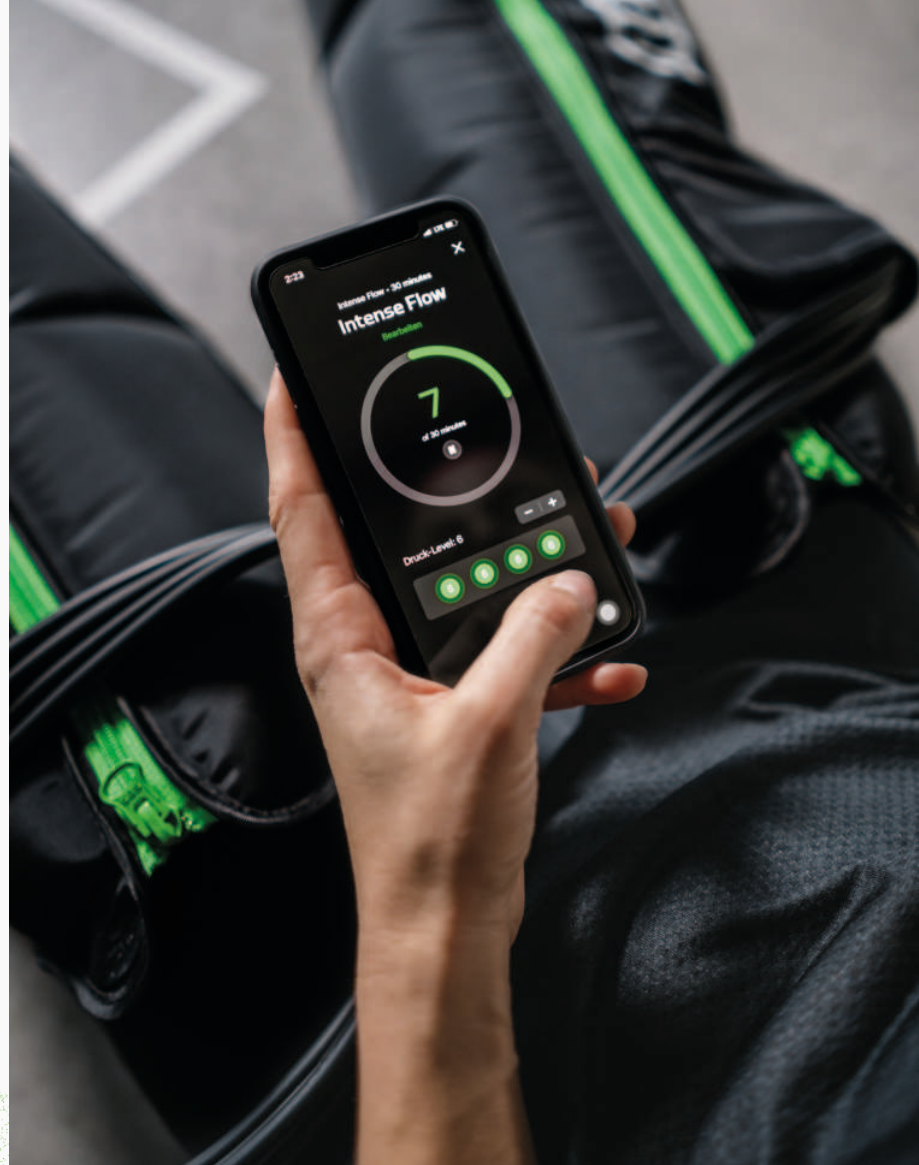

Smart App control: the Reboots App allows you to organize and save your favourite programs in individual sequences in the Sequence Hub. You can combine the programs as you like and assign different pressure levels and running times to them to perfectly adapt the massage to your needs. Another highlight: Choose between the Reboots sequences of Anne, Frederic & Co and recover like a champion! Currently available for the Reboots One Pro and the Reboots Go Lite.