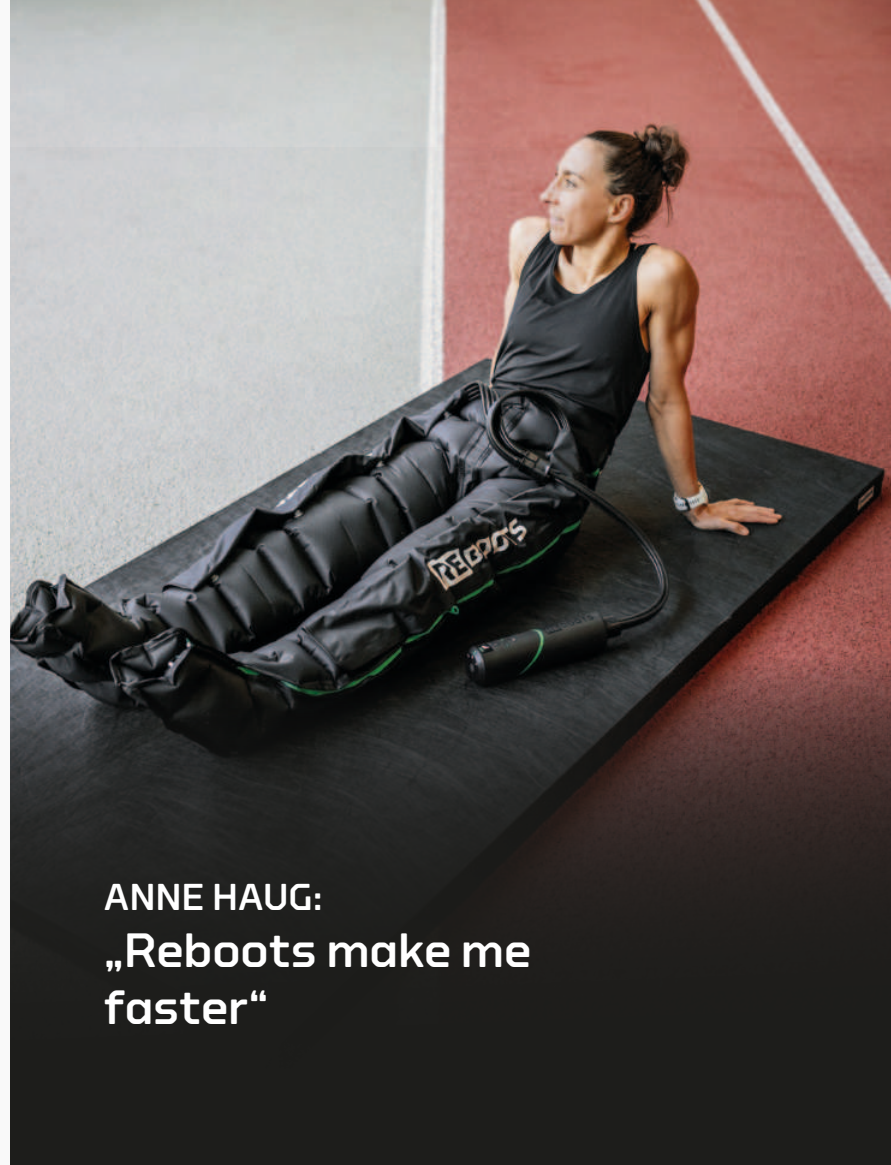

ADVANTAGE 1

TANGIBLE FRESHER LEGS

Do tired legs often put the brakes on your ambition?

The Reboots massage supports the reduction of the blood lactic acid level. The result: noticeably looser legs for your hunt for best performance!

ANNE HAUG

TRIATHLETE
IRONMAN WORLD CHAMPION 2019
WINNER CHALLENGE ROTH 2021
3RD PLACE IRONMAN WORLD CHAMPIONSHIP
2021 & 2022

ANNE HAUG:
„Reboots make me
faster“