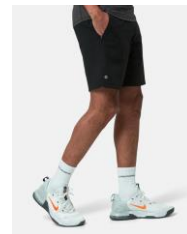

- Jersey Waistband
- 2 Zip Pockets
- Lightweight
- True to Size
- Perfect for a run of hitting the gym

ESSENTIAL SHORT

BLACK €45.00

- Lightweight
- Jersey Waistband
- 8" Inseam
- Side Slits
- Pockets with Zips
- True to Size