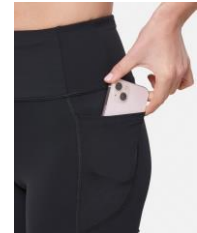

RELENTLESS BIKE SHORT

BLACK/PETROL BLUE RRP €45.00

- Jersey waistband
- High rise
- 8" inseam
- Drawcord
- External pockets at both sides
- 64% Nylon, 36% Elastane