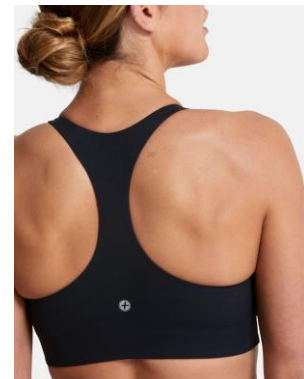

RRP €34.00

- Breathable
- Regular Fit
- Light & Stretchy
- True to Size
- Perfect for a run or hitting the gym

RELENTLESS RACERBACK VEST

BLACK/COTTON CANDY

PETROL BLUE/SKY BLUE RRP €30.00

- Breathable
- Light & Stretchy
- Side Slits for mobility
- Relaxed Fit
- 90% Recycled Polyester, 10% Elastane

COFFEE TEE

WHITE/BLACK/SKY BLUE RRP €34.00

- Shorter "box" fit
- Breathable, sweat wicking fabric with a light stretch
- Contrast logo
- 90% Recycled Polyester 10% Elastane,

RELENTLESS BRA

BLACK/SKY BLUE RRP €45.00

- Medium impact bra
- Removable padding
- Subtle branding
- 63% Nylon, 37% Elastane

RELENTLESS $\frac{7}{8}$ LEGGING

BLACK/ORBIT/OBSIDIAN/
SKY BLUE RRP €75.00

- $\frac{7}{8}$ length
- For higher intensity exercise
- Supreme durability & breathability from Lycra mix construction
- Side pockets
- High rise waistband for support & comfort
- Functional drawcard on inner waistband