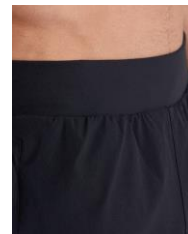

- Jersey Waistband
- 2 Zip Pockets
- Lightweight
- True to Size
- Perfect for a run of hitting the gym

ESSENTIAL SHORT

BLACK €45.00

- Lightweight
- Jersey Waistband
- 8" Inseam
- Side Slits
- Pockets with Zips
- True to Size