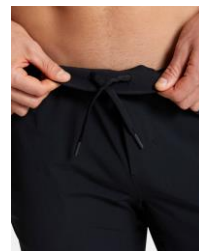

- Lightweight woven material
- Zip pockets on both sides
- Water resistant
- Contrast zips/trims
- Your go-to jacket!

IN MOTION JOGGER

BLACK/MIDNIGHT GREY/OBSIDIAN

RRP €70.00

- 4 Way Stretch Woven Fabric
- Regular Fit
- Front Zipper Pockets
- Reflective Detailing
- Zips on Cuffs
- 74cm Inseam