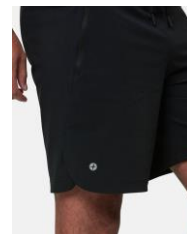

- 3 button placket
- Subtle "Plus" logo on left chest
- Perfect for hitting the fairways or for casual wear
- 90% Polyester, 10% Elastane

RELENTLESS TEE

BLACK/WHITE/PETROL BLUE/SKY BLUE

RRP €34.00

- Breathable with Ventilation Panels
- Regular Fit
- Light & Stretchy
- True to Size
- Perfect for a run or hitting the gym

- Jersey Waistband
- 2 Zip Pockets
- Lightweight
- True to Size
- Perfect for a run of hitting the gym

ESSENTIAL SHORT

BLACK €45.00

- Lightweight
- Jersey Waistband
- 8" Inseam
- Side Slits
- Pockets with Zips
- True to Size