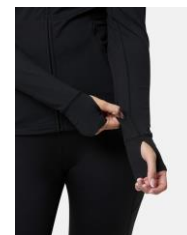

SIERRA SNAP COLLAR

BABY PINK/RICH TAUPE/BLACK

RRP €69.00

- Relaxed fit, size down for a more fitted look
- Snap collar
- Ribbed hem and cuffs
- Dropped shoulder design
- Cosy, fleece lined interior
- 70% cotton, 30% recycled polyester

RRP €55.00

- Signature Chill Fabric
- Slightly cropped length
- Pairs perfectly with leggings
- 2 Zip Pockets
- True to Size

RELENTLESS FULL ZIP

BLACK/ULTRA WHITE/COTTON CANDY/
SKY BLUE RRP €65.00

- 4 Way Stretch Fabric
- Moisture Wicking
- Slim Fit
- Breathable
- Back Vent for Additional Breathability
- Zipped Pockets
- 87% Nylon 13% Elastane