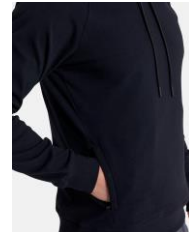

UNISEX HALF ZIP POLAR FLEECE

PETROL BLUE/SKY BLUE RRP €69.00

- Unisex full length style, sizing XXS- XXL
- Lightweight Polar fleece material
- High collar
- Zip pockets
- Snug, comfortable fit with elastic hem
- Patch logo on sleeve
- 100% polyester

Images shown to illustrate style, colour will be as per cad images

MEN'S SS25

CHILL HOODIE

**BLACK/SKY BLUE/PETROL BLUE/
GREY MELANGE RRP €65,00**

- Signature Chill Fabric
- Front Kangaroo pocket
- Regular Fit