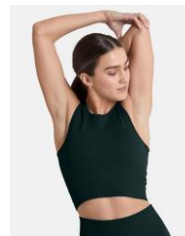

- Ripstop fabric
- Breathable
- Elasticated double waistband with drawstring and hidden back pocket
- Contrast logo
- Perfect for a run or hitting the gym

RELENTLESS BIKE SHORT

BLACK/PETROL BLUE RRP €45.00

- Jersey waistband
- High rise
- 8" inseam
- Drawcord
- External pockets at both sides
- 64% Nylon, 36% Elastane

LOTUS LOUNGE BRA

BLACK/PETROL BLUE RRP €45.00

- Recycled Fabric
- Breathable & Moisture Wicking
- Soft textured material
- Low Support for lower intensity exercise
- Removable Padding
- Seamless product with ultra stretch - so sizing of S, M, L only