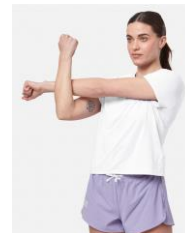

COFFEE TEE

WHITE/BLACK/SKY BLUE RRP €34.00

- Shorter "box" fit
- Breathable, sweat wicking fabric with a light stretch
- Contrast logo
- 90% Recycled Polyester 10% Elastane,