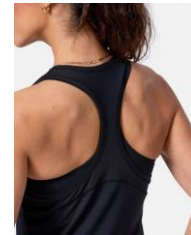

RRP €34.00

- Breathable
- Regular Fit
- Light & Stretchy
- True to Size
- Perfect for a run or hitting the gym

RELENTLESS RACERBACK VEST

BLACK/COTTON CANDY

PETROL BLUE/SKY BLUE RRP €30.00

- Breathable
- Light & Stretchy
- Side Slits for mobility
- Relaxed Fit
- 90% Recycled Polyester, 10% Elastane