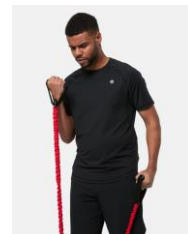

- 3 button placket
- Subtle "Plus" logo on left chest
- Perfect for hitting the fairways or for casual wear
- 90% Polyester, 10% Elastane

RELENTLESS TEE

BLACK/WHITE/PETROL BLUE/SKY BLUE

RRP €34.00

- Breathable with Ventilation Panels
- Regular Fit
- Light & Stretchy
- True to Size
- Perfect for a run or hitting the gym

- Jersey Waistband
- 2 Zip Pockets
- Lightweight
- True to Size
- Perfect for a run of hitting the gym

ESSENTIAL SHORT

BLACK €45.00

- Lightweight
- Jersey Waistband
- 8" Inseam
- Side Slits
- Pockets with Zips
- True to Size