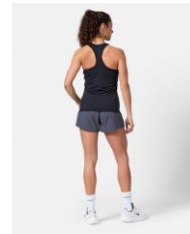

RRP €34.00

- Breathable
- Regular Fit
- Light & Stretchy
- True to Size
- Perfect for a run or hitting the gym

RELENTLESS RACERBACK VEST

BLACK/COTTON CANDY

PETROL BLUE/SKY BLUE RRP €30.00

- Breathable
- Light & Stretchy
- Side Slits for mobility
- Relaxed Fit
- 90% Recycled Polyester, 10% Elastane