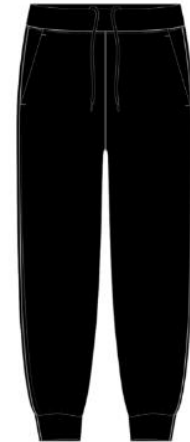

(BOTH MARCH)

SOFT MOTION LEGGING 7/8

BLACK/TWILIGHT NAVY RRP €75.00

- Experience elevated softness with premium fabric
Ideal for low intensity activity - yoga, pilates, stretch - or lifestyle wear
- High rise waistband
- Discrete pocket inside waistband
- 69cm inseam
- Subtle plus logo at the back waistband

IN MOTION JOGGER

BLACK/OBSIDIAN

RRP €70.00

- 4 Way Stretch Woven Fabric
- Pockets
- Gently tapered cuff
- The go-to all rounder!

CELERO JACKET

PETROL BLUE/BLACK RRP €75.00

- Specifically made for run & outdoor activity
- Woven ripstop fabric with just the right amount of stretch
- Vented back for breathability
- Front pockets with zips
- Packable hood in collar
- Contrast logo