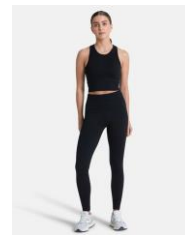

LOTUS LOUNGE LEGGING

BLACK/PETROL BLUE RRP €65.00

- 7/8 length
- Recycled Fabric
- Soft textured material
- Breathable & Moisture Wicking
- High Waist
- Seamless product with ultra stretch - so sizing of S, M, L only