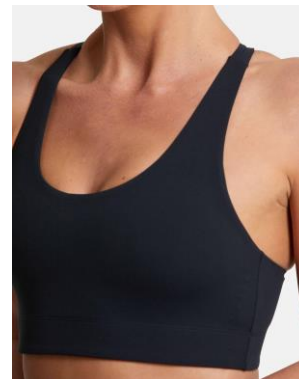

RRP €34.00

- Breathable
- Regular Fit
- Light & Stretchy
- True to Size
- Perfect for a run or hitting the gym

RELENTLESS RACERBACK VEST

BLACK/COTTON CANDY

PETROL BLUE/SKY BLUE RRP €30.00

- Breathable
- Light & Stretchy
- Side Slits for mobility
- Relaxed Fit
- 90% Recycled Polyester, 10% Elastane

COFFEE TEE

WHITE/BLACK/SKY BLUE RRP €34.00

- Shorter "box" fit
- Breathable, sweat wicking fabric with a light stretch
- Contrast logo
- 90% Recycled Polyester 10% Elastane,

RELENTLESS BRA

BLACK/SKY BLUE RRP €45.00

- Medium impact bra
- Removable padding
- Subtle branding
- 63% Nylon, 37% Elastane

RELENTLESS $\frac{7}{8}$ LEGGING

BLACK/ORBIT/OBSIDIAN/
SKY BLUE RRP €75.00

- $\frac{7}{8}$ length
- For higher intensity exercise
- Supreme durability & breathability from Lycra mix construction
- Side pockets
- High rise waistband for support & comfort
- Functional drawcard on inner waistband