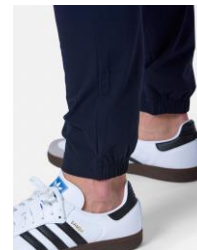

GAME CHANGER PANT

OBSIDIAN/ORBIT GREY/BLACK

RRP €75.00

- 4 Way Stretch Woven Fabric
- Front Pockets & Back Pocket
- Handy hidden seam pocket
- Subtle "Plus" Logo
- Slim fit
- Perfectly versatile - for golf, office & life!