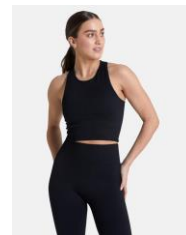

LOTUS LOUNGE LEGGING

BLACK/PETROL BLUE RRP €65.00

- 7/8 length
- Recycled Fabric
- Soft textured material
- Breathable & Moisture Wicking
- High Waist
- Seamless product with ultra stretch - so sizing of S, M, L only