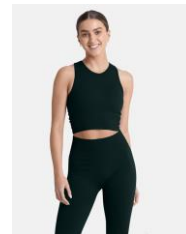

- Ripstop fabric
- Breathable
- Elasticated double waistband with drawstring and hidden back pocket
- Contrast logo
- Perfect for a run or hitting the gym

RELENTLESS BIKE SHORT

BLACK/PETROL BLUE RRP €45.00

- Jersey waistband
- High rise
- 8" inseam
- Drawcord
- External pockets at both sides
- 64% Nylon, 36% Elastane

LOTUS LOUNGE BRA

BLACK/PETROL BLUE RRP €45.00

- Recycled Fabric
- Breathable & Moisture Wicking
- Soft textured material
- Low Support for lower intensity exercise
- Removable Padding
- Seamless product with ultra stretch - so sizing of S, M, L only

(BOTH MARCH)

SOFT MOTION LEGGING 7/8

BLACK/TWILIGHT NAVY RRP €75.00

- Experience elevated softness with premium fabric
Ideal for low intensity activity - yoga, pilates, stretch - or lifestyle wear
- High rise waistband
- Discrete pocket inside waistband
- 69cm inseam
- Subtle plus logo at the back waistband