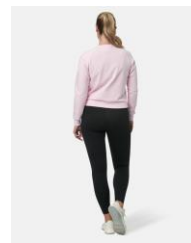

SIERRA SNAP COLLAR

BABY PINK/RICH TAUPE/BLACK

RRP €69.00

- Relaxed fit, size down for a more fitted look
- Snap collar
- Ribbed hem and cuffs
- Dropped shoulder design
- Cosy, fleece lined interior
- 70% cotton, 30% recycled polyester

RIBBED QUARTER ZIP

SANGRIA SUNSET / GREY MELANGE

RRP €60.00

- Ultra versatile layering piece
- ½ zip neck
- Ribbed hem and cuffs
- Slightly shorter length
- 65% Polyester, 35% Cotton

CHILL CREW

BABY PINK/ULTRA WHITE

RRP €55.00

- Signature Chill Fabric
- Slightly cropped length
- Pairs perfectly with leggings
- 2 Zip Pockets
- True to Size

RELENTLESS FULL ZIP

BLACK/ULTRA WHITE/COTTON CANDY/
SKY BLUE RRP €65.00

- 4 Way Stretch Fabric
- Moisture Wicking
- Slim Fit
- Breathable
- Back Vent for Additional Breathability
- Zipped Pockets
- 87% Nylon 13% Elastane