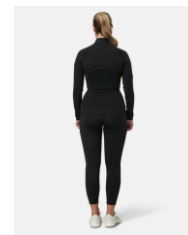

SIERRA SNAP COLLAR

BABY PINK/RICH TAUPE/BLACK

RRP €69.00

- Relaxed fit, size down for a more fitted look
- Snap collar
- Ribbed hem and cuffs
- Dropped shoulder design
- Cosy, fleece lined interior
- 70% cotton, 30% recycled polyester

RIBBED QUARTER ZIP

SANGRIA SUNSET / GREY MELANGE

RRP €60.00

- Ultra versatile layering piece
- ½ zip neck
- Ribbed hem and cuffs
- Slightly shorter length
- 65% Polyester, 35% Cotton

CHILL CREW

BABY PINK/ULTRA WHITE

RRP €55.00

- Signature Chill Fabric
- Slightly cropped length
- Pairs perfectly with leggings
- 2 Zip Pockets
- True to Size

RELENTLESS FULL ZIP

BLACK/ULTRA WHITE/COTTON CANDY/
SKY BLUE RRP €65.00

- 4 Way Stretch Fabric
- Moisture Wicking
- Slim Fit
- Breathable
- Back Vent for Additional Breathability
- Zipped Pockets
- 87% Nylon 13% Elastane

RELENTLESS 1/4 ZIP

PETROL BLUE/SANGRIA SUNSET

RRP €65.00

- 4 Way Stretch Fabric
- Slim Fit
- Discreet Pocket
- Breathable Fabric
- Thumbhole Feature

M
A
R
C
H

RELENTLESS TEE

WHITE/BLACK/COTTON CANDY

PETROL BLUE/SUMMER GREEN