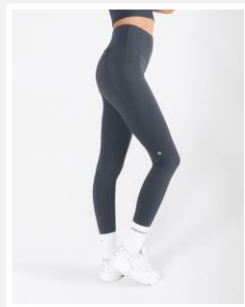

RRP €34.00

- Breathable
- Regular Fit
- Light & Stretchy
- True to Size
- Perfect for a run or hitting the gym

RELENTLESS RACERBACK VEST

BLACK/COTTON CANDY

PETROL BLUE/SKY BLUE RRP €30.00

- Breathable
- Light & Stretchy
- Side Slits for mobility
- Relaxed Fit
- 90% Recycled Polyester, 10% Elastane

COFFEE TEE

WHITE/BLACK/SKY BLUE RRP €34.00

- Shorter "box" fit
- Breathable, sweat wicking fabric with a light stretch
- Contrast logo
- 90% Recycled Polyester 10% Elastane,

RELENTLESS BRA

BLACK/SKY BLUE RRP €45.00

- Medium impact bra
- Removable padding
- Subtle branding
- 63% Nylon, 37% Elastane

RELENTLESS $\frac{7}{8}$ LEGGING

BLACK/ORBIT/OBSIDIAN/
SKY BLUE RRP €75.00

- $\frac{7}{8}$ length
- For higher intensity exercise
- Supreme durability & breathability from Lycra mix construction
- Side pockets
- High rise waistband for support & comfort
- Functional drawcard on inner waistband