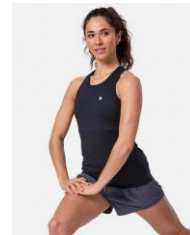

RRP €34.00

- Breathable
- Regular Fit
- Light & Stretchy
- True to Size
- Perfect for a run or hitting the gym

RELENTLESS RACERBACK VEST

BLACK/COTTON CANDY

PETROL BLUE/SKY BLUE RRP €30.00

- Breathable
- Light & Stretchy
- Side Slits for mobility
- Relaxed Fit
- 90% Recycled Polyester, 10% Elastane