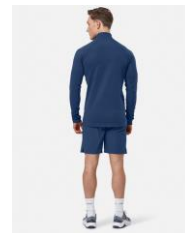

RELENTLESS 1/4 ZIP

PETROL BLUE/SUMMER GREEN

RRP €65.00

- 4 Way Stretch Fabric
- Slim Fit
- Discreet Pocket
- Breathable Fabric
- Thumbhole Feature
- Reflective Details