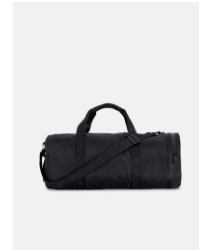

GAME CHANGER PANT

OBSIDIAN/ORBIT GREY/BLACK

RRP €75.00

- 4 Way Stretch Woven Fabric
- Front Pockets & Back Pocket
- Handy hidden seam pocket
- Subtle "Plus" Logo
- Slim fit
- Perfectly versatile - for golf, office & life!

ACCESSORIES SS25

ECO ESSENTIALS BACKPACK

BLACK RRP €75.00

- The perfect travel companion!
- Padded laptop compartment
- Recycled polyester material
- Side pockets
- Internal compartments

ECO ESSENTIALS DUFFLE BAG

BLACK RRP €65.00

- Handy duffel for gym or travel
- Recycled polyester material
- Detachable shoulder strap
- Carry handle
- Wet compartment

MESH CAP

WHITE RRP €27.00

- Crisp and fresh woven fabric mesh panels to enhance cooling
- Regular fit
- Reflective strip along peak edge for visibility
- Adjustable plus logo toggle and robust elastic cord at back to individualise fit
- Inner sweatband to increase comfort
- Unlined and light as a feather
- Reflective logo
- One size