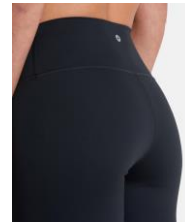

(BOTH MARCH)

SOFT MOTION LEGGING 7/8

BLACK/TWILIGHT NAVY RRP €75.00

- Experience elevated softness with premium fabric
Ideal for low intensity activity - yoga, pilates, stretch - or lifestyle wear
- High rise waistband
- Discrete pocket inside waistband
- 69cm inseam
- Subtle plus logo at the back waistband