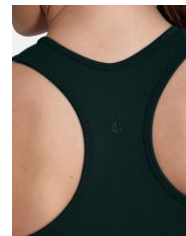

- Jersey waistband
- High rise
- 8" inseam
- Drawcord
- External pockets at both sides
- 64% Nylon, 36% Elastane

LOTUS LOUNGE BRA

BLACK/PETROL BLUE RRP €45.00

- Recycled Fabric
- Breathable & Moisture Wicking
- Soft textured material
- Low Support for lower intensity exercise
- Removable Padding
- Seamless product with ultra stretch - so sizing of S, M, L only