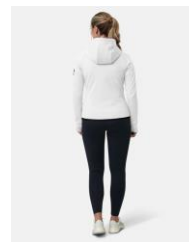

- Signature Chill Fabric
- Regular Fit
- Kangaroo Pocket
- True to Size

CHILL FULL ZIP HOODIE

WHITE/PETROL BLUE/COTTON CANDY
SUMMER GREEN RRP €70.00

- Signature Chill Fabric
- 2 Zip Pockets
- Thumbhole Features
- True to Size

SIERRA SNAP COLLAR

BABY PINK/RICH TAUPE/BLACK

RRP €69.00

- Relaxed fit, size down for a more fitted look
- Snap collar
- Ribbed hem and cuffs
- Dropped shoulder design
- Cosy, fleece lined interior
- 70% cotton, 30% recycled polyester