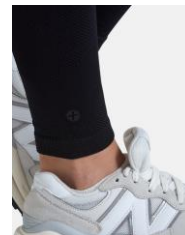

LOTUS LOUNGE LEGGING

BLACK/PETROL BLUE RRP €65.00

- 7/8 length
- Recycled Fabric
- Soft textured material
- Breathable & Moisture Wicking
- High Waist
- Seamless product with ultra stretch - so sizing of S, M, L only