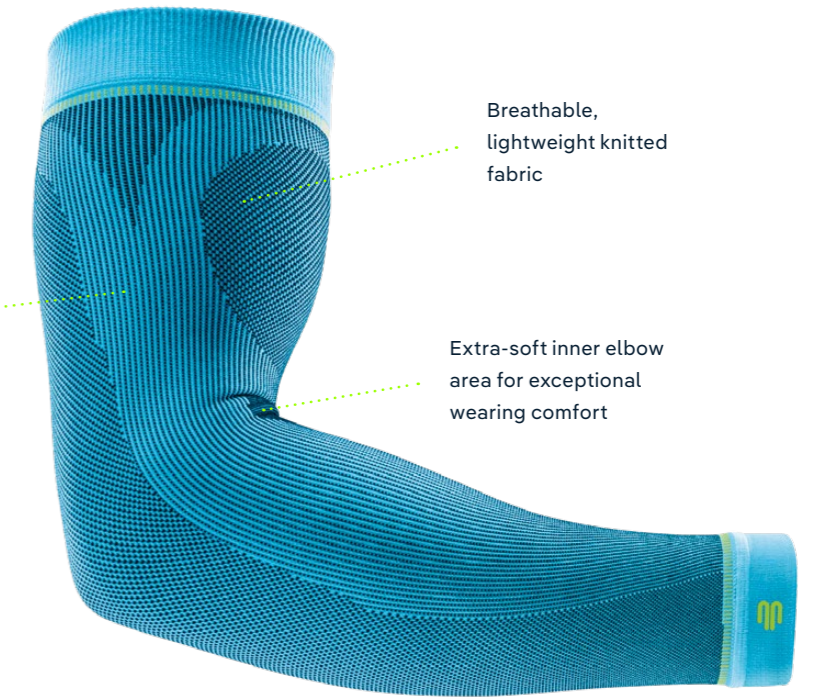

COMPRESSION ON THE ARM IMPROVES MUSCLE ECONOMY

TARGETED COMPRESSION
Improves circulation and arm muscle economy