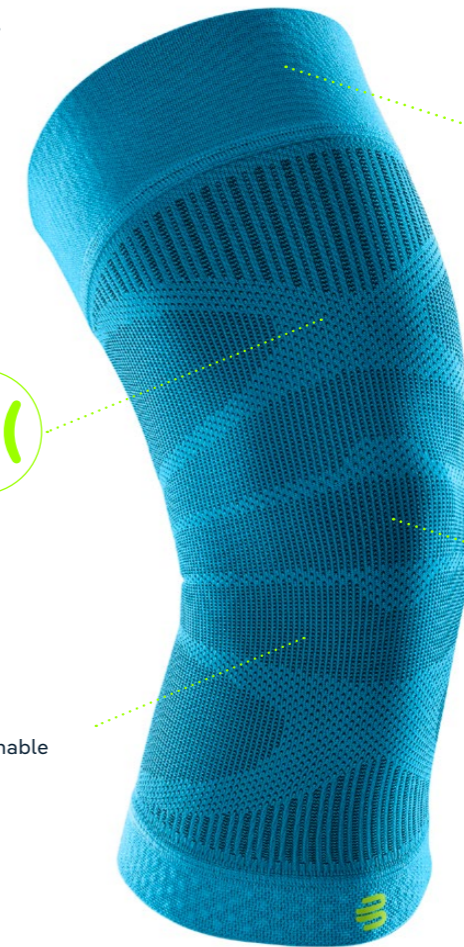

SEAMLESS COMPRESSION TECHNOLOGY
Seamless compression improves circulation

Lightweight, breathable high-tech knit

GRIP TECHNOLOGY
Integrated silicone top band to ensure a secure fit

Reduced pressure on kneecap