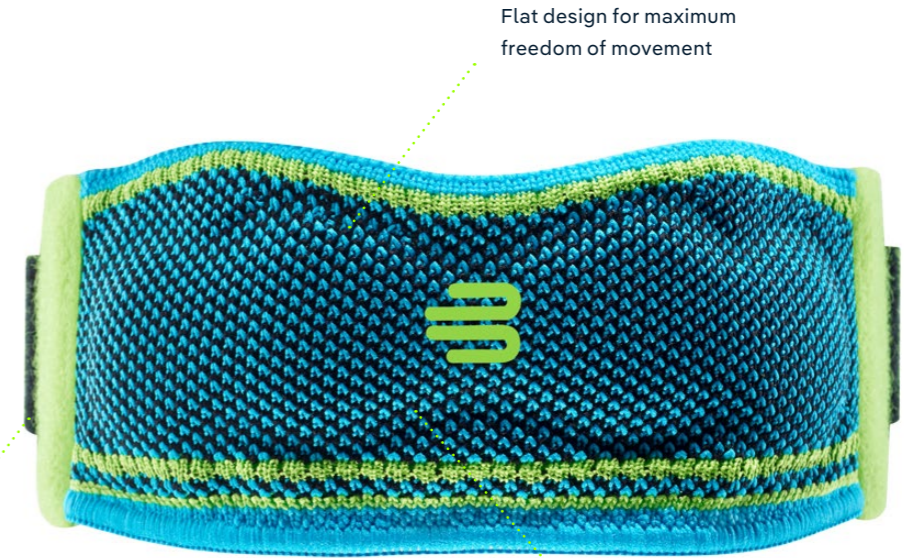

RRP €79.90

SPORTS COMPRESSION SLEEVES ARM

RRP €12.45

MEASUREMENT INSTRUCTIONS

FOR TARGETED RELIEF OF THE PATELLAR TENDON DURING SPORTS

Flat design for maximum freedom of movement

Individually adjustable strap for secure support

PATELLA PAD
Relieves the patellar tendon and stimulates surrounding tissue

SUPPORTS

SPORTS KNEE STRAP

Sports strap for the knee

- + Guides, supports, and stimulates the patellar tendon
- + Individually adjustable compression
- + Anatomically shaped for a comfortable fit
- + Easy and convenient handling