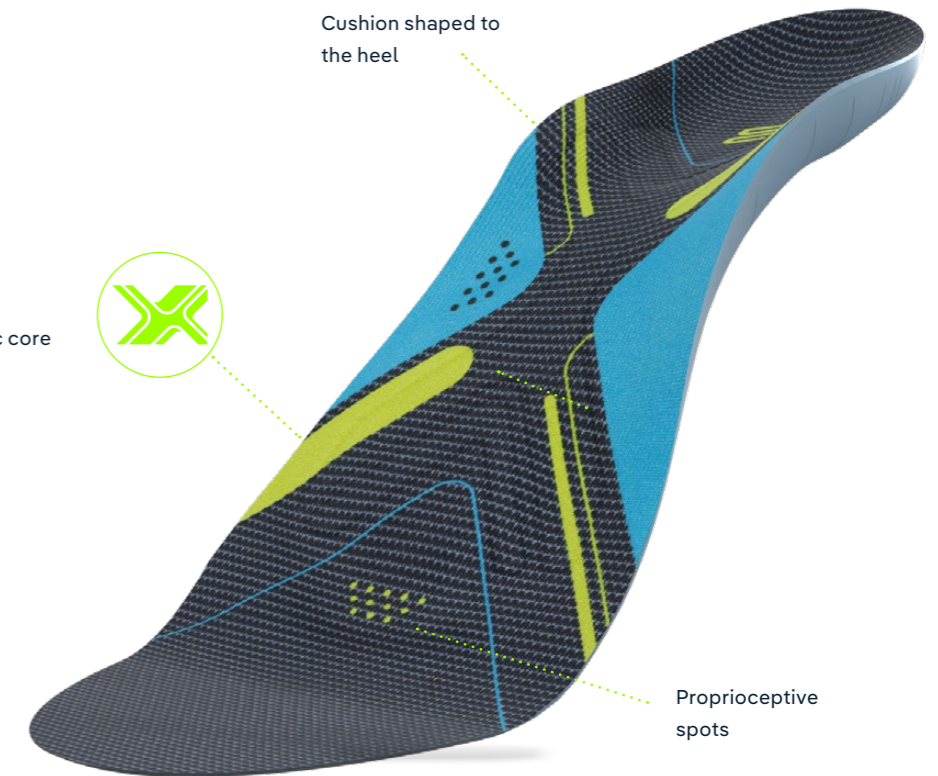

RRP

€39.90

*The latest material contents can also be seen in our B2B shop (experts.bauerfeind.com/b2b).

FOR CONTROLLED RUNNING

WEIGHTFLEX® TECHNOLOGY
Patented orthotic core technology

Cushion shaped to the heel