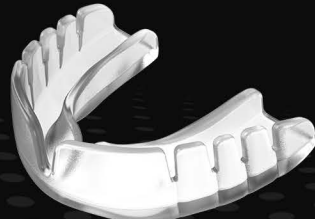

BLUE

WHITE

BLACK

RED

BLACK

WHITE

RED

SNAP-FIT

Available in Adult/Youth/Braces

ELECTRIC BLUE

WHITE

PINK

MINT (FLAVOURED)

BLACK

CLEAR

BLACK