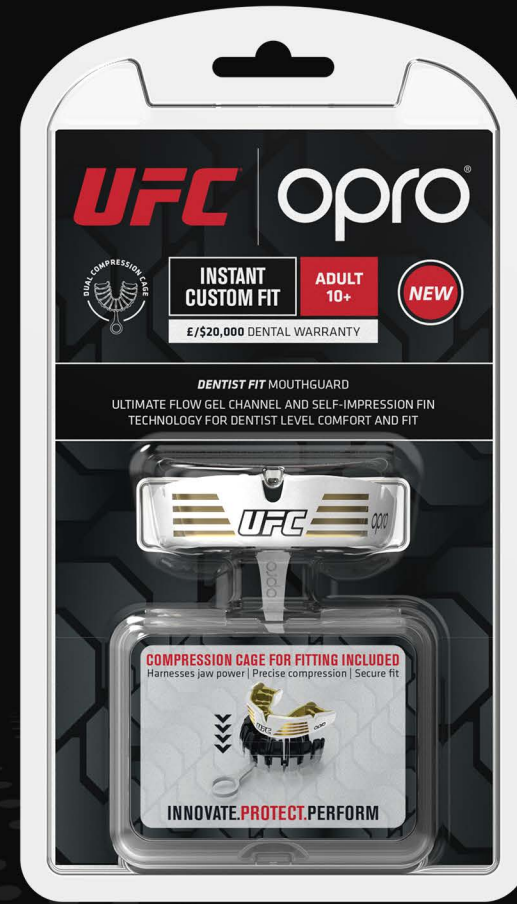

STRIKE BLACK/SILVER