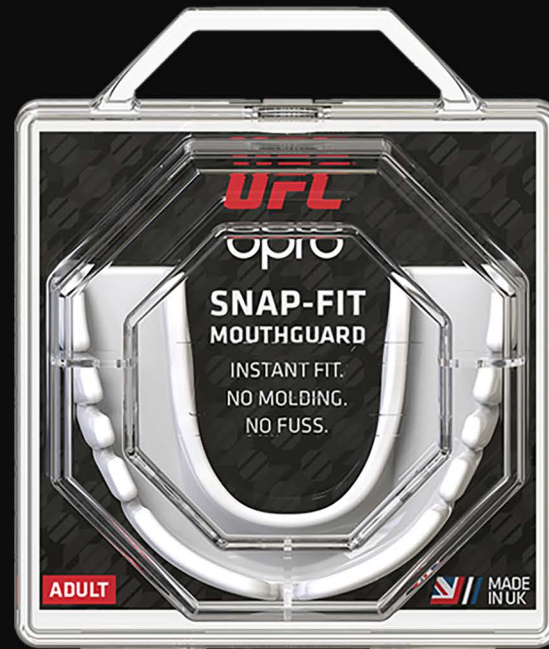

BLUE

WHITE

BLACK

RED

BLACK

WHITE

RED

SNAP-FIT

Available in Adult/Youth/Braces

ELECTRIC BLUE

WHITE

PINK

MINT (FLAVOURED)

BLACK

CLEAR

BLACK