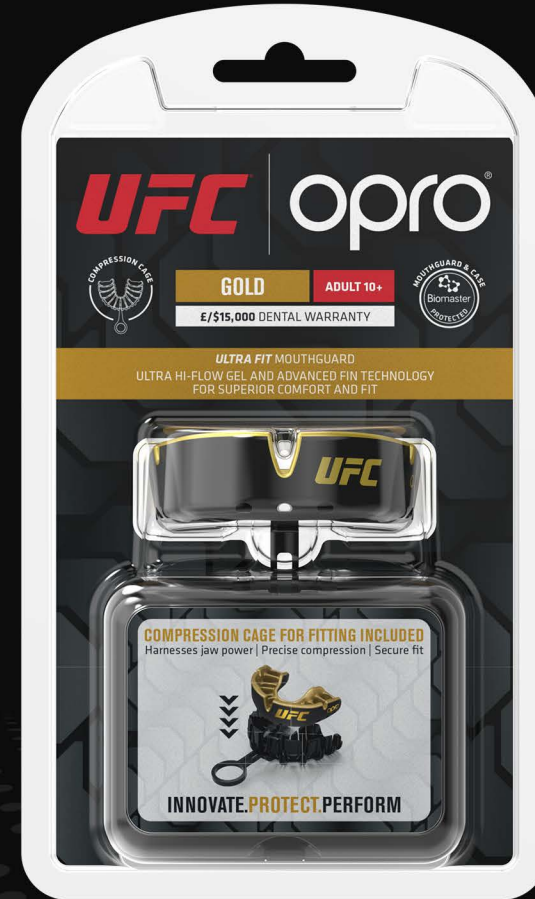

BLACK/GOLD

RED/PEARL

PURPLE/PEARL

JAWZ BLACK/RED

GRILLZ BLACK/GOLD

RED/SILVER

BLACK/GOLD

opro[®]

GOLD BRACES

Available in Adult/Youth

DARK BLUE/WHITE

WHITE/GOLD

BLACK/GOLD

RED/WHITE

BLACK/SILVER

opro[®]