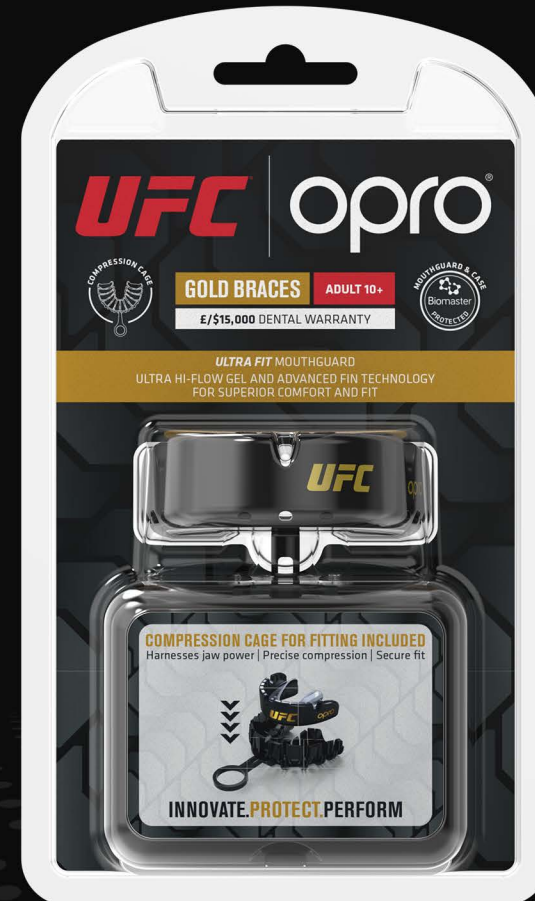

GOLD BRACES

Available in Adult/Youth

DARK BLUE/WHITE

WHITE/GOLD

BLACK/GOLD

RED/WHITE

BLACK/SILVER

opro[®]