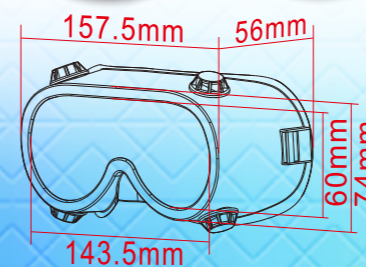

157mm 142mm  
147mm 46mm 46mm

**SP 015**

146mm 137mm  
143mm 55mm 63mm

SP 016

SP 017

SP 018

SP 019

SP 020 OTG

SP 021

SP 009

SP 011

SP 012

MOTORCYCLE GOGGLES

SKIING GOGGLES

SUN GLASSES

SWIMMING GOGGLES

MASKS&SNORKEL

FINS