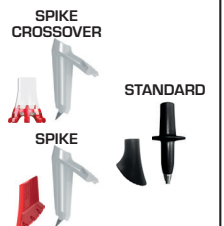

CROSSOVER

TRAIL

4 PARTS
FOLDABLE POLES

TRAIL CARBON 4

TRAIL CARBON 4 SKY

TRAIL ALU 4

MONO

TRAIL CARBON 1 GRIP

NORDIC WALKING

MONO

TACTIL C 100

TACTIL C 70

GOYAVE OPAL

TACTIL C 50

PINK BLUE

TACTIL C 20

TACTIL C 50 ADJUST

TACTIL ALU 2

2 PARTS

TRAIL ACCESSORIES

FINISHER 12L

FINISHER 5L

FINISHER 2L

Livré avec ou sans flask
Delivered with or without flasks