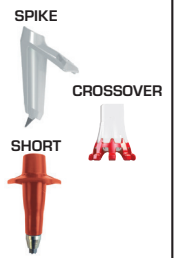

SWING

CROSSOVER

2 PARTS

TOUR CARBON/ALU 2

CROSS

TWIST

PUSH & PULL

SWING

CROSSOVER

TRAIL

4 PARTS
FOLDABLE POLES

TRAIL CARBON 4

TRAIL CARBON 4 SKY

TRAIL ALU 4

MONO

TRAIL CARBON 1 GRIP